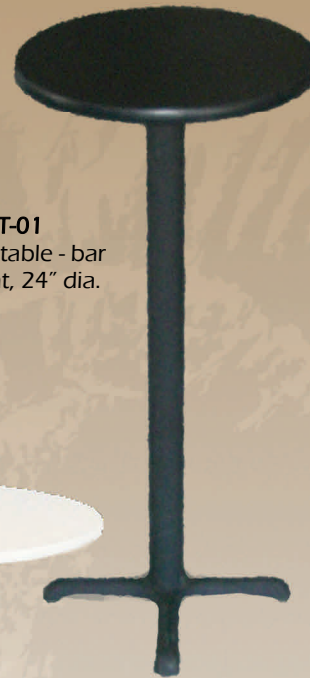

**ST-07**  
Black fabric gas  
lift swivel stool  
on wheels

**ST-01**  
Black leather  
and chrome

**ST-06**  
White leather  
gas lift stool

**ST-05**  
Black leather  
Baxton stool

# Tables

**T-05**  
Frosted glass & chrome  
conference table  
71" x 33" x 29" h

**T-06**  
Frosted glass & Metallic  
meeting table 24x48"

**T-03CL**  
Glass top gas lift table

**T-01**  
Bistro table - bar  
height, 24" dia.

**T-04**  
36" dia. x 30" high  
Glass & Chrome

**T-14W**  
White Gelato gas lift  
table

**T-03W**  
White top gas lift table

**T-02**  
36" dia. x 30" high

**T-22W**  
Stainless top gas lift  
table

# Lounge Furniture

**CL-02 W**  
Contemporary white loveseat,

**T-10**  
Oval glass coffee table

**T-11**  
Gloss white coffee table,  
Chrome legs,  
Shelf for literature  
37" x 37" x 12" h

**AS-01 W**  
Contemporary white chair  
with Chrome legs