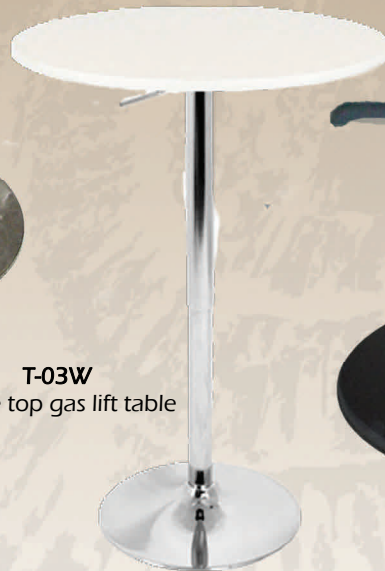

**ST-07**  
Black fabric gas  
lift swivel stool  
on wheels

**ST-01**  
Black leather  
and chrome

**ST-06**  
White leather  
gas lift stool

**ST-05**  
Black leather  
Baxton stool

# Tables

**T-05**  
Frosted glass & chrome  
conference table  
71" x 33" x 29" h

**T-06**  
Frosted glass & Metallic  
meeting table 24x48"

**T-03CL**  
Glass top gas lift table

**T-01**  
Bistro table - bar  
height, 24" dia.

**T-04**  
36" dia. x 30" high  
Glass & Chrome

**T-14W**  
White Gelato gas lift  
table

**T-03W**  
White top gas lift table

**T-02**  
36" dia. x 30" high

**T-22W**  
Stainless top gas lift  
table