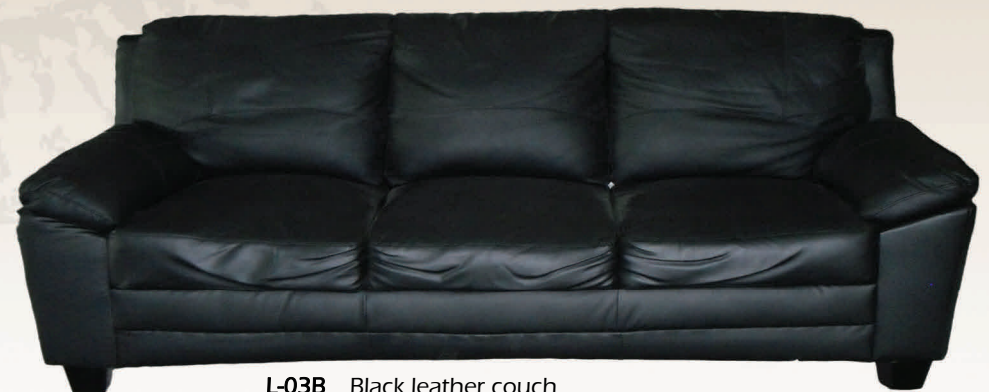

# Lounge Furniture

**CL-02 W**  
Contemporary white loveseat,

**T-10**  
Oval glass coffee table

**T-11**  
Gloss white coffee table,  
Chrome legs,  
Shelf for literature  
37" x 37" x 12" h

**AS-01 W**  
Contemporary white chair  
with Chrome legs

**CL-01 W**  
Contemporary white leather  
chair

**T-09**  
Glass end  
table

**T-08**  
Black coffee Table

**L-01B**  
Black leather chair

**T-07**  
Black end table

**L-02B** Black leather Loveseat

**L-03B** Black leather couch